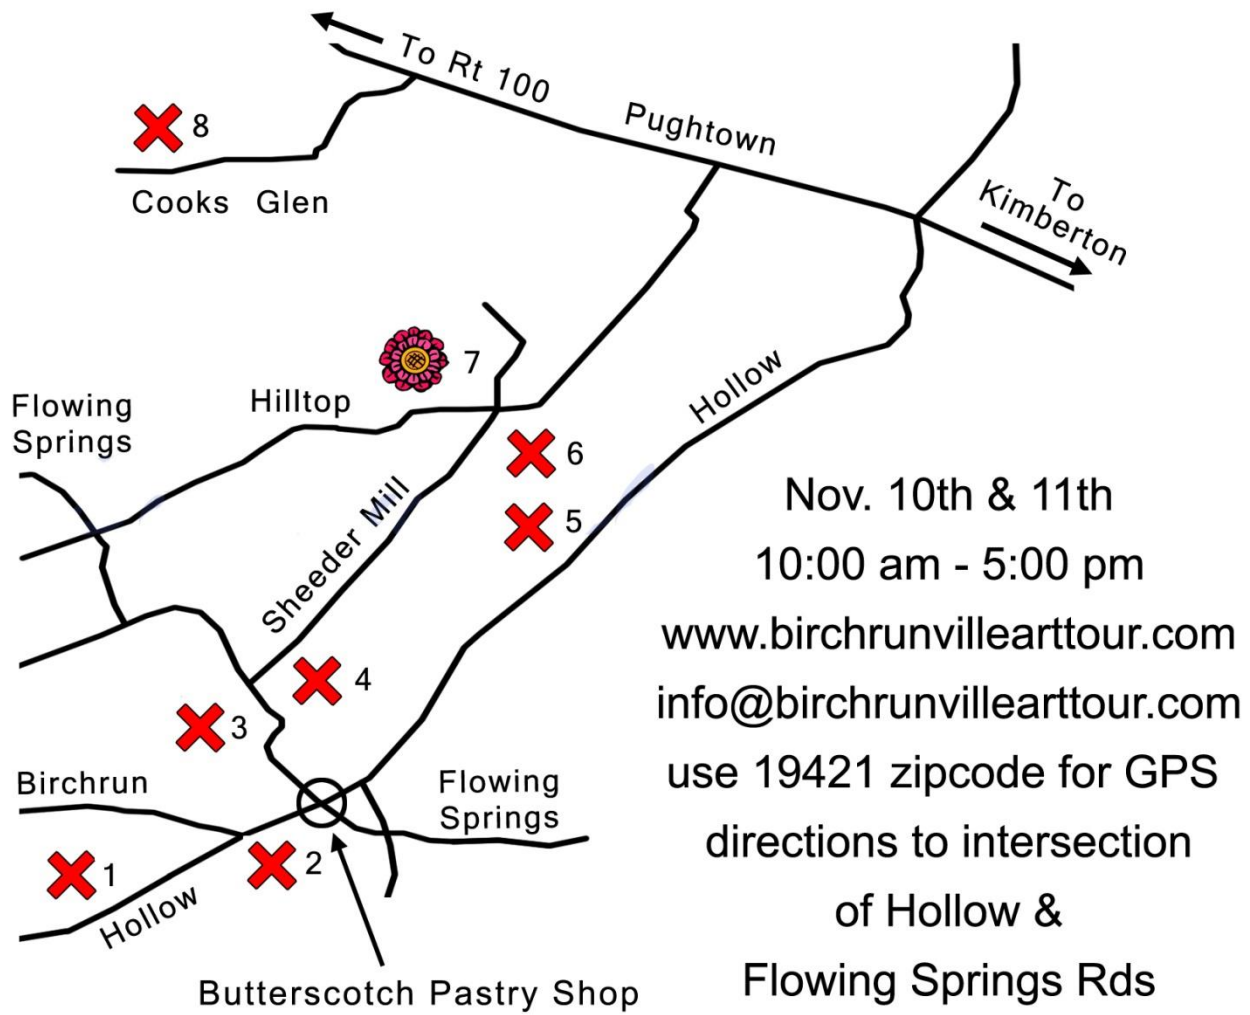

The Birchrunville Art Detour

1. Jesse Harrington - sculpture & drawing - 1255 Hollow Rd.
2. Louise Vinueza - painting - 1326 Hollow Rd.
3. Nancy Coe - photography - 2358 Flowing Springs Rd.
Lois Barnes - painting - 2358 Flowing Springs Rd.
4. Kate Keagan - miniature sculpture - 1512 Sheeder Mill Rd.
5. Markels Roberts - ceramics - 1655 Hollow Rd.
6. Charles Emlen - painting & sculpture - 1692 Sheeder Mill Rd
7. Sandy Malamed - quilts & ceramics - 1789 Hilltop Rd.
8. Dale Shuffler - ceramic sculpture - 150 Cooks Glen Rd.